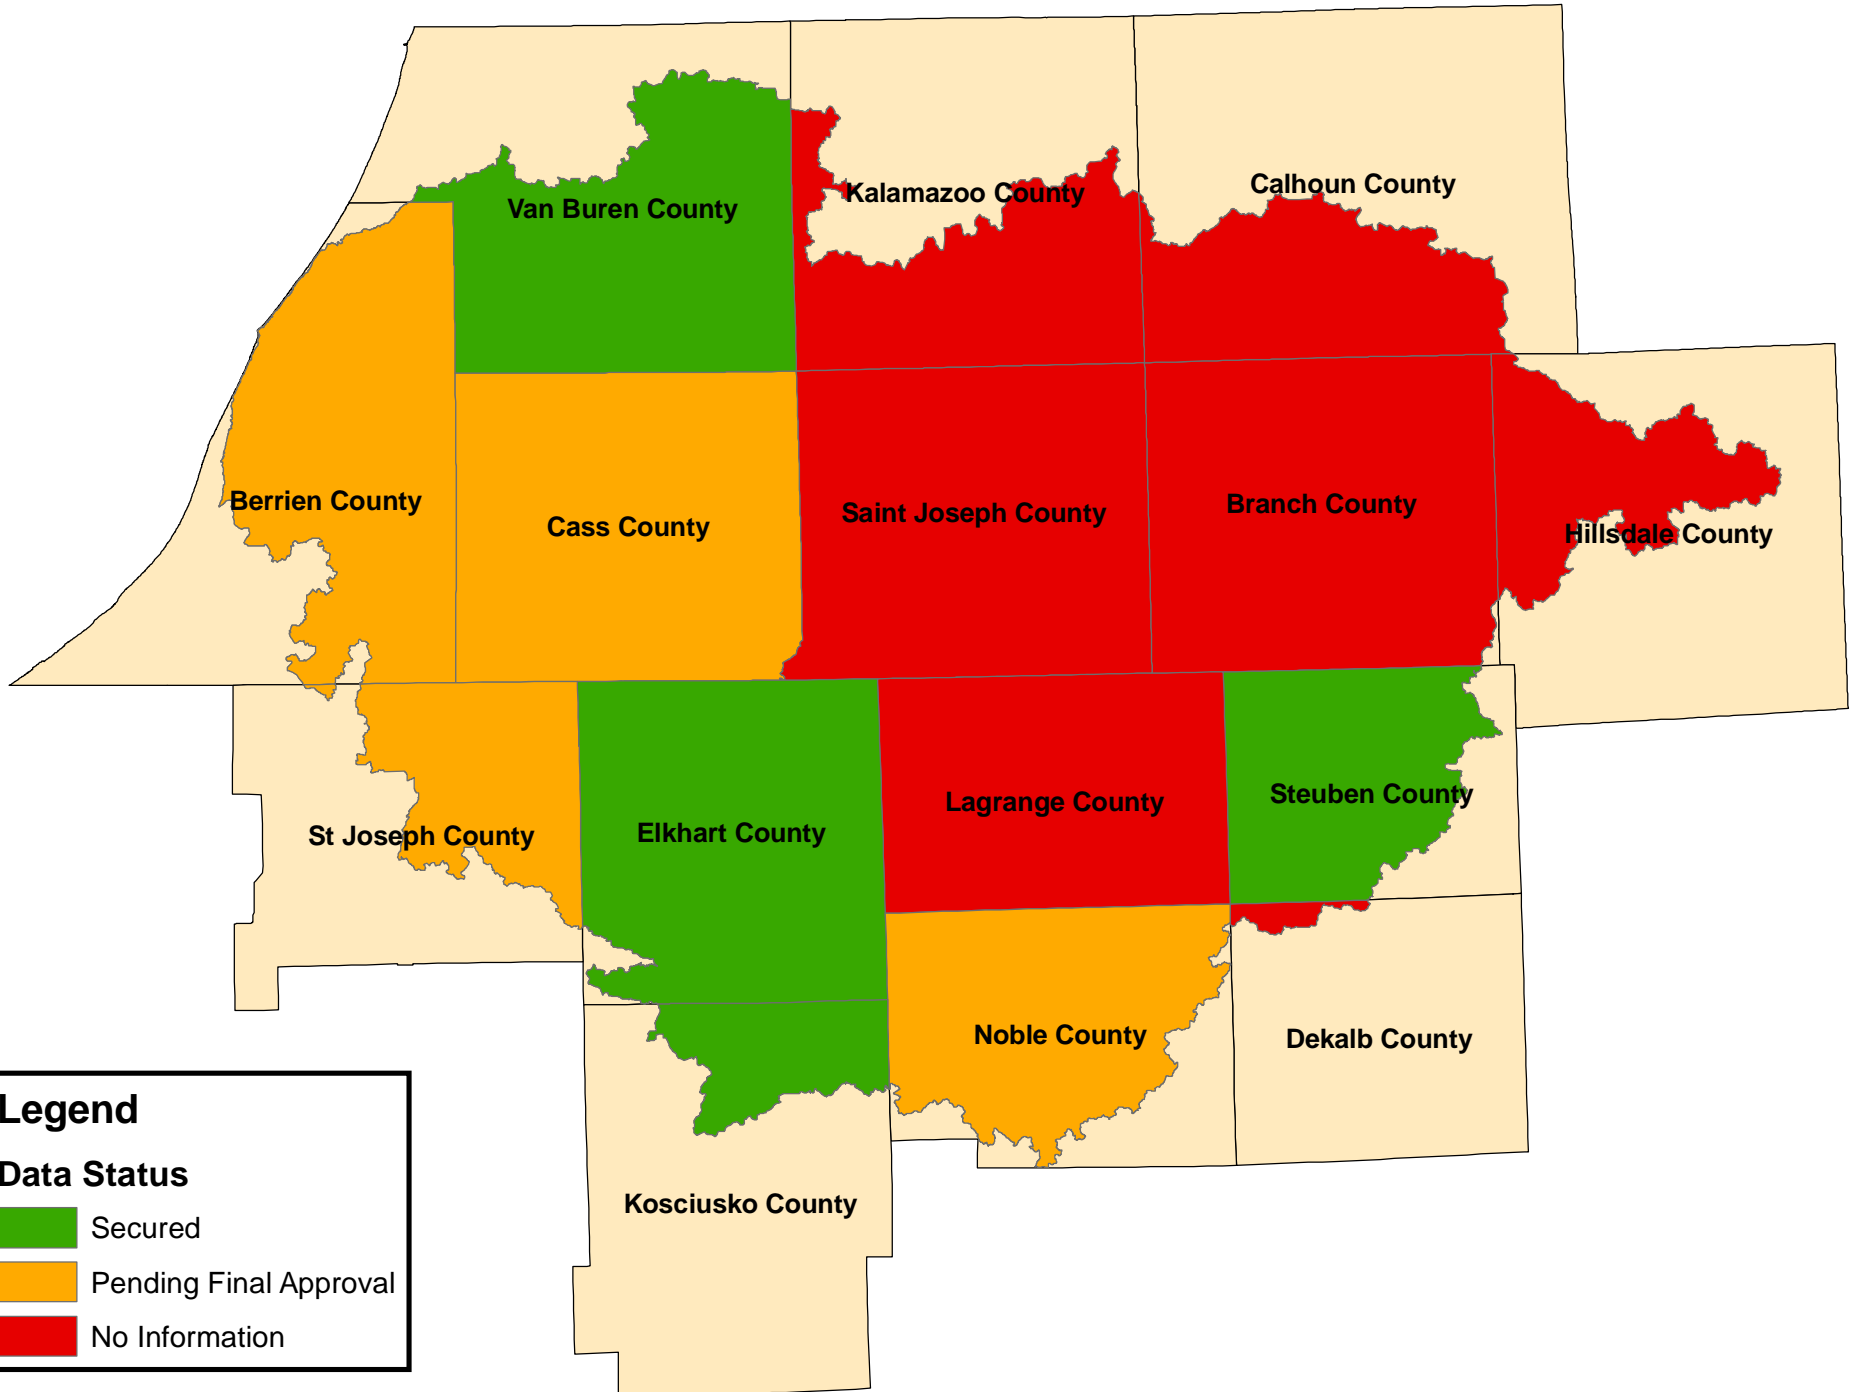

# SJRW Parcel Data Coverage (9/8/11)

**Legend**

**Data Status**

- Secured
- Pending Final Approval
- No Information